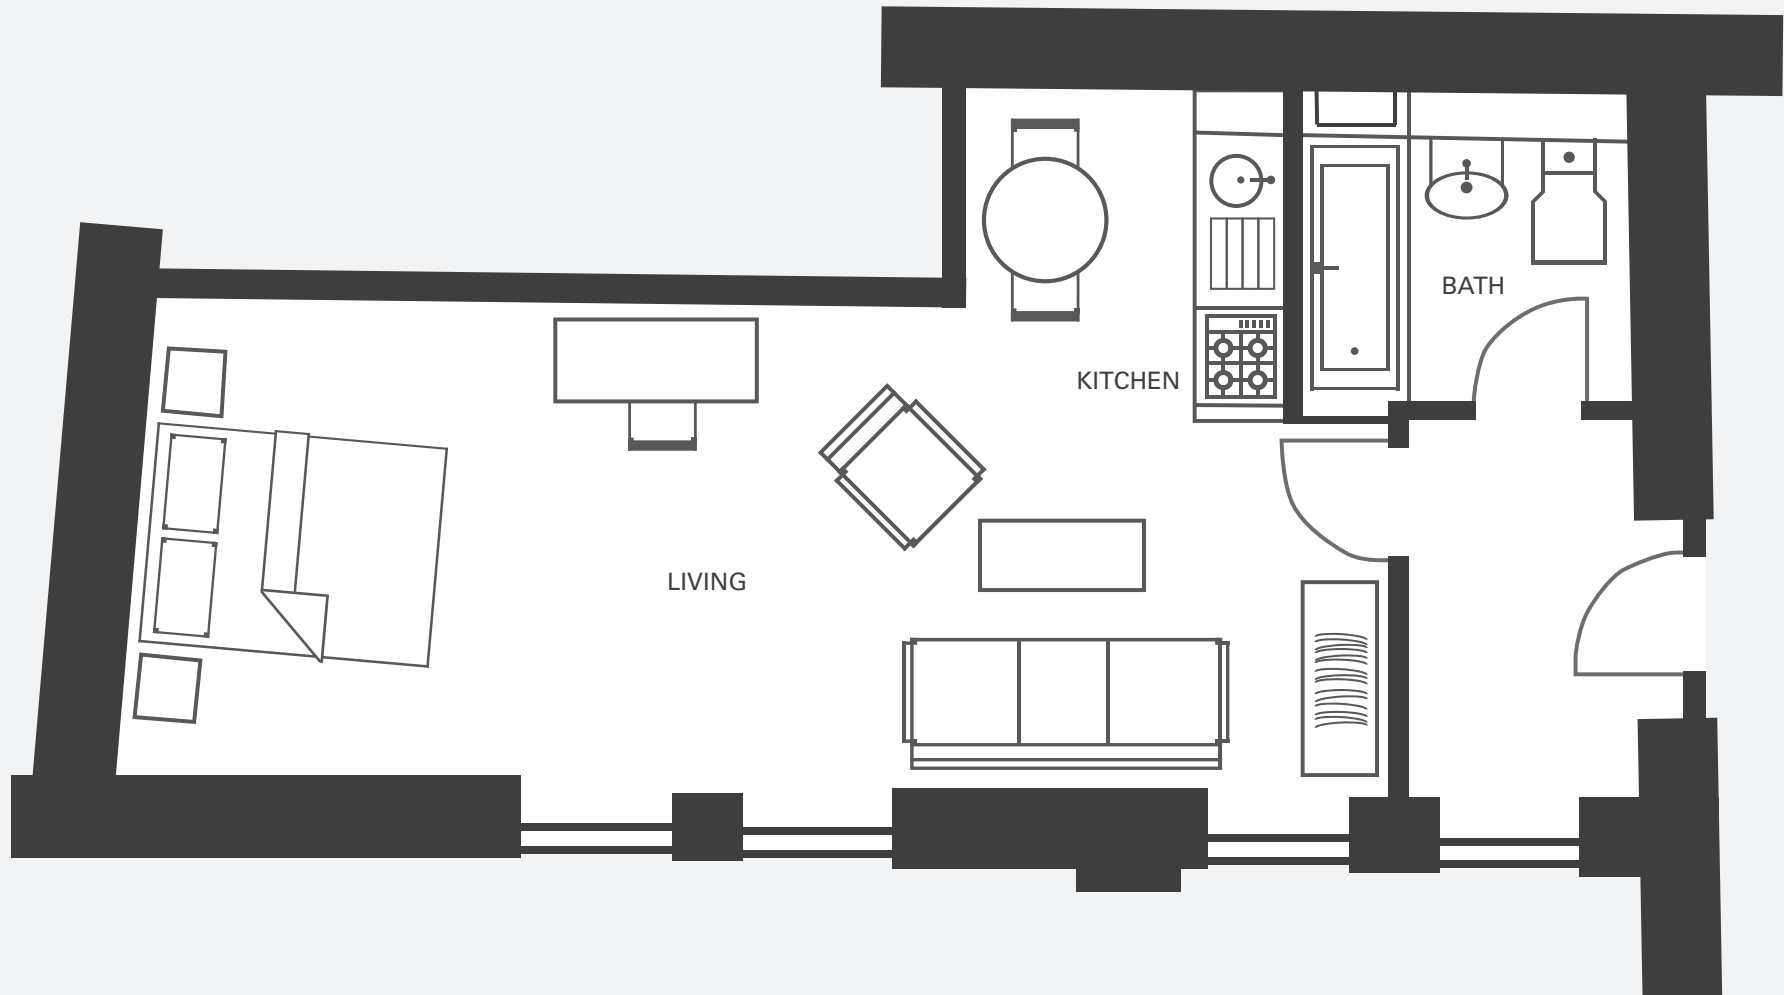

# FRASER SUITES GLASGOW, SCOTLAND

STUDIO DELUXE  
(416 SQFT / 48 SQM)

# FRASER SUITES GLASGOW, SCOTLAND

ONE BEDROOM DELUXE  
(615 SQFT / 57 SQM)